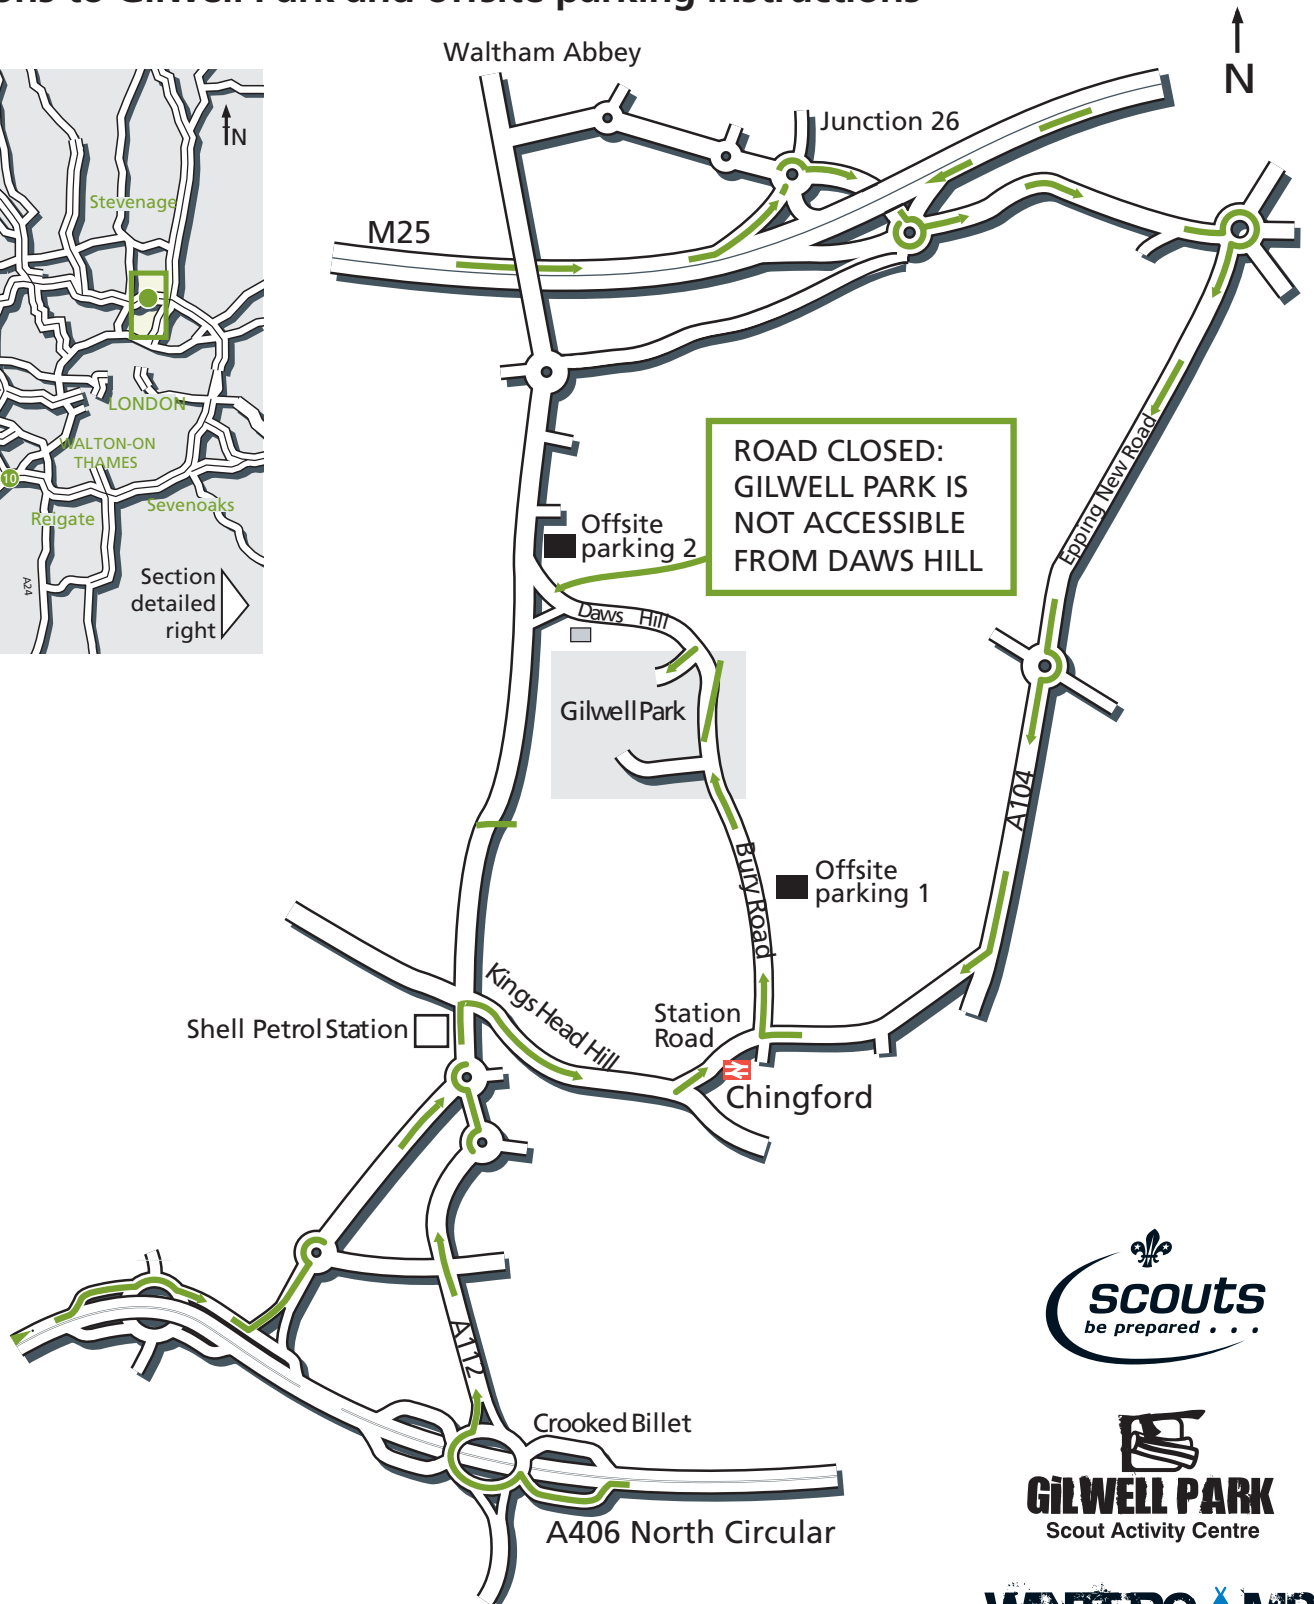

Directions to Gilwell Park and offsite parking instructions

**ROAD CLOSED:
GILWELL PARK IS
NOT ACCESSIBLE
FROM DAWS HILL**

Offsite parking 1 directions:

1. Turn right out of Gilwell Park towards Chingford.
2. Follow road passing through small hamlet and then passing through the edge of the forest.
3. As you leave the forest, on the left hand side of the road you will see Chingford Plain, a large open area - our offsite parking is located here and is signposted.

Offsite parking 2 directions:

1. Turn left out of Gilwell Park.
2. Follow road past entrance to estate and down a hill.
3. At T junction, turn right and then turn right after approximately 800 yards into CERT

Please note, whilst there is 24hour security, vehicles are left at the owner's risk and The Scout Association cannot take responsibility for loss or damage incurred.

The Scout Association
Gilwell Park
Scout Activity Centre
Bury Road
Chingford
London
E4 7QW