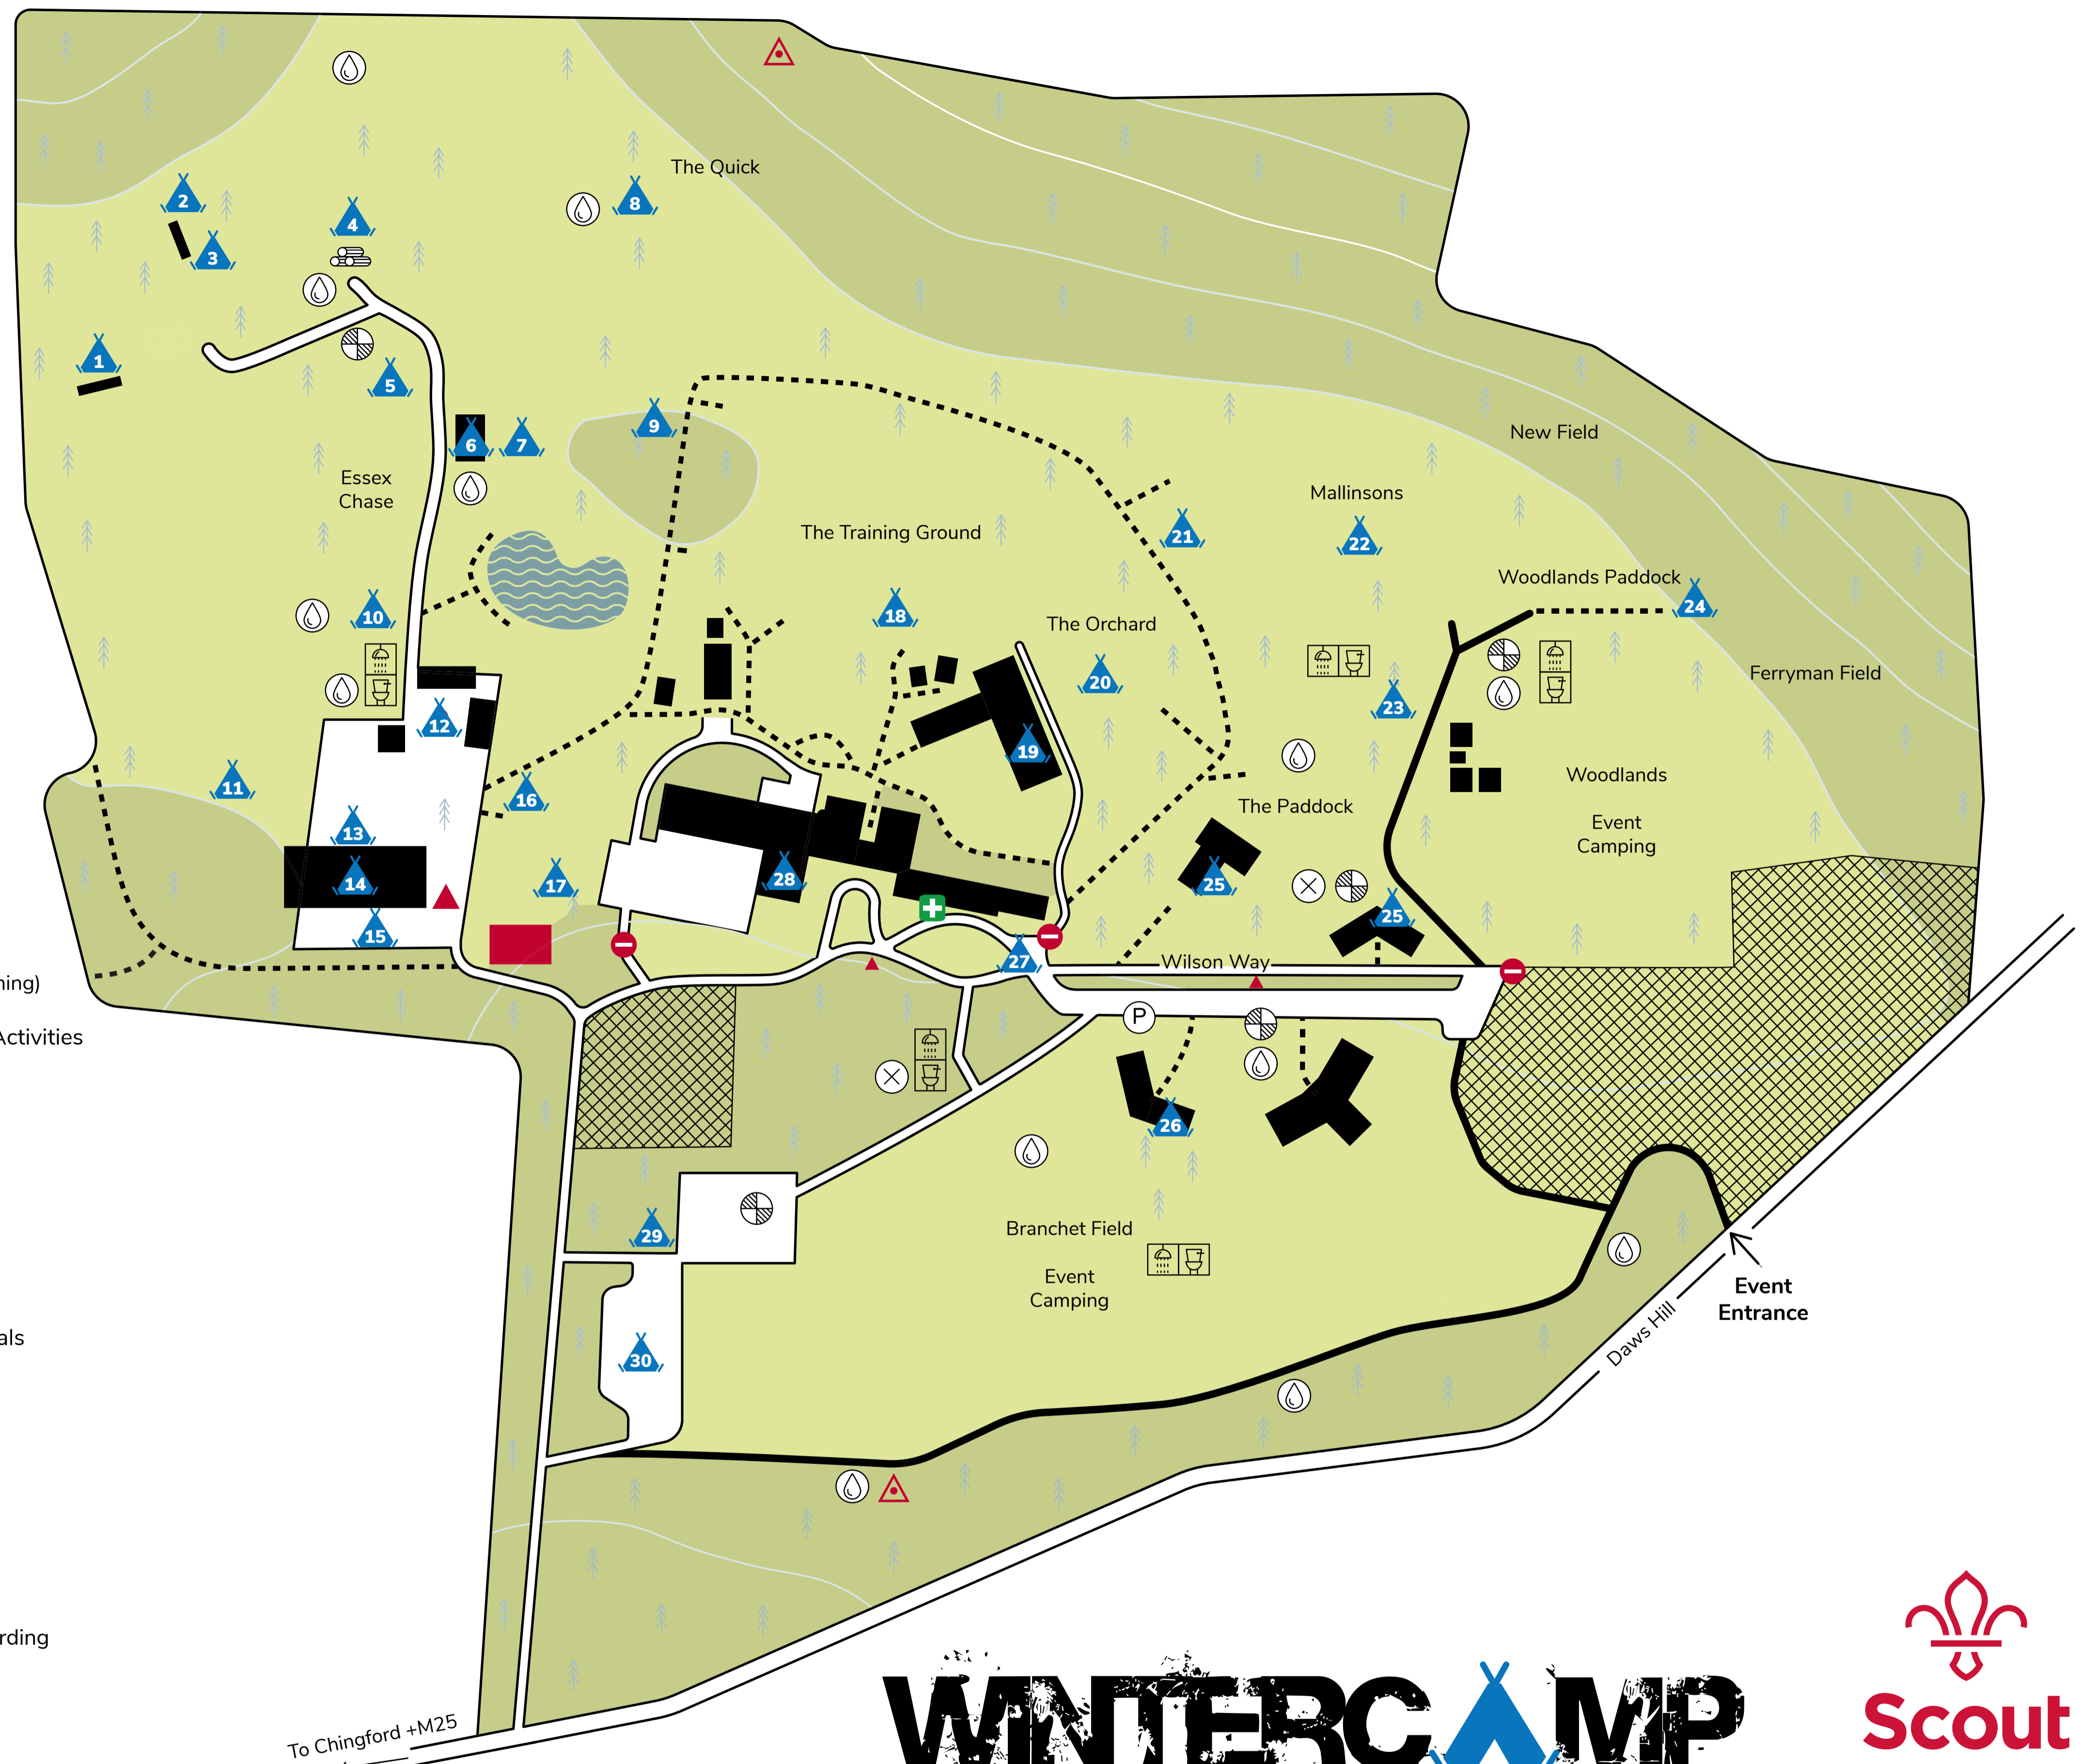

Activities, Buildings & Places of Interest

- 1 Outdoor Archery
- 2 Scout 4x4
- 3 Rifle Shooting
- 4 Segway
- 5 Inflatable Laser Quest
- 6 Synthetic Ice Rink
- 7 Campfire (Sat evening)
- 8 Minitanks
Army - Royal Engineers
- 9 3G Swing
Ice Climbing (Sat only)
Coconut Climb
- 10 Outdoor Climbing
Roundup Ride
Bag Jump
- 11 Aeroball
- 12 Cavebus
Coke Bar
Providore
- 13 IBC Badge Quiz
Internet Cafe
Leaders' Zone
Technology Zone
- 14 Avon Scout Radio
Crazy Golf
Curling
Disco (Evenings)
Games Arcade
Indoor High Ropes Activities
Skittle Alley
Go Outdoors Cycle Challenge
- 15 Fairground Rides
- 16 Catering Vans
- 17 Activity Sign Up
- 18 Amateur Radio
Backwoods Cooking
Bushcraft
Laser Clay
Tomahawk Throwing
- 19 Cinemas (Sat evening)
Crafts
Board Games
Pre-booked Participant Catering
Wintercamp TV

- 20 Staff Catering
Leaders' Quiz (Sat evening)
- 21 Outdoor High Ropes Activities
- 22 Quad Driving
- 23 Bungee Trampolines
Inflatable Light Game
- 24 Outdoor Laser Quest
- 25 Cinemas (Sat evening)
- 26 Check In - Event Arrivals
Cinemas (Sat evening)
Meeting Point
- 27 Rope-a-Phobia
Simulator
- 28 Adventure Café
- 29 Shuttlebus stops to:
White Water Rafting
Stand up Paddle Boarding
Kayaking
Horseriding
Off Site Car Parks
- 30 Kit Runs

WINTERCAMP 2019

Legend

- Road
- Path
- Water
- Woodland
- Parking
- Building
- Waste disposal
- Recycling
- Quiet area
- Woodpile
- Tap
- Fire assembly point
- Track
- Out of bounds
- Contour
- Tented Village
- Reception
- Chemical disposal
- Toilet
- Shower
- Emergency evacuation assembly point