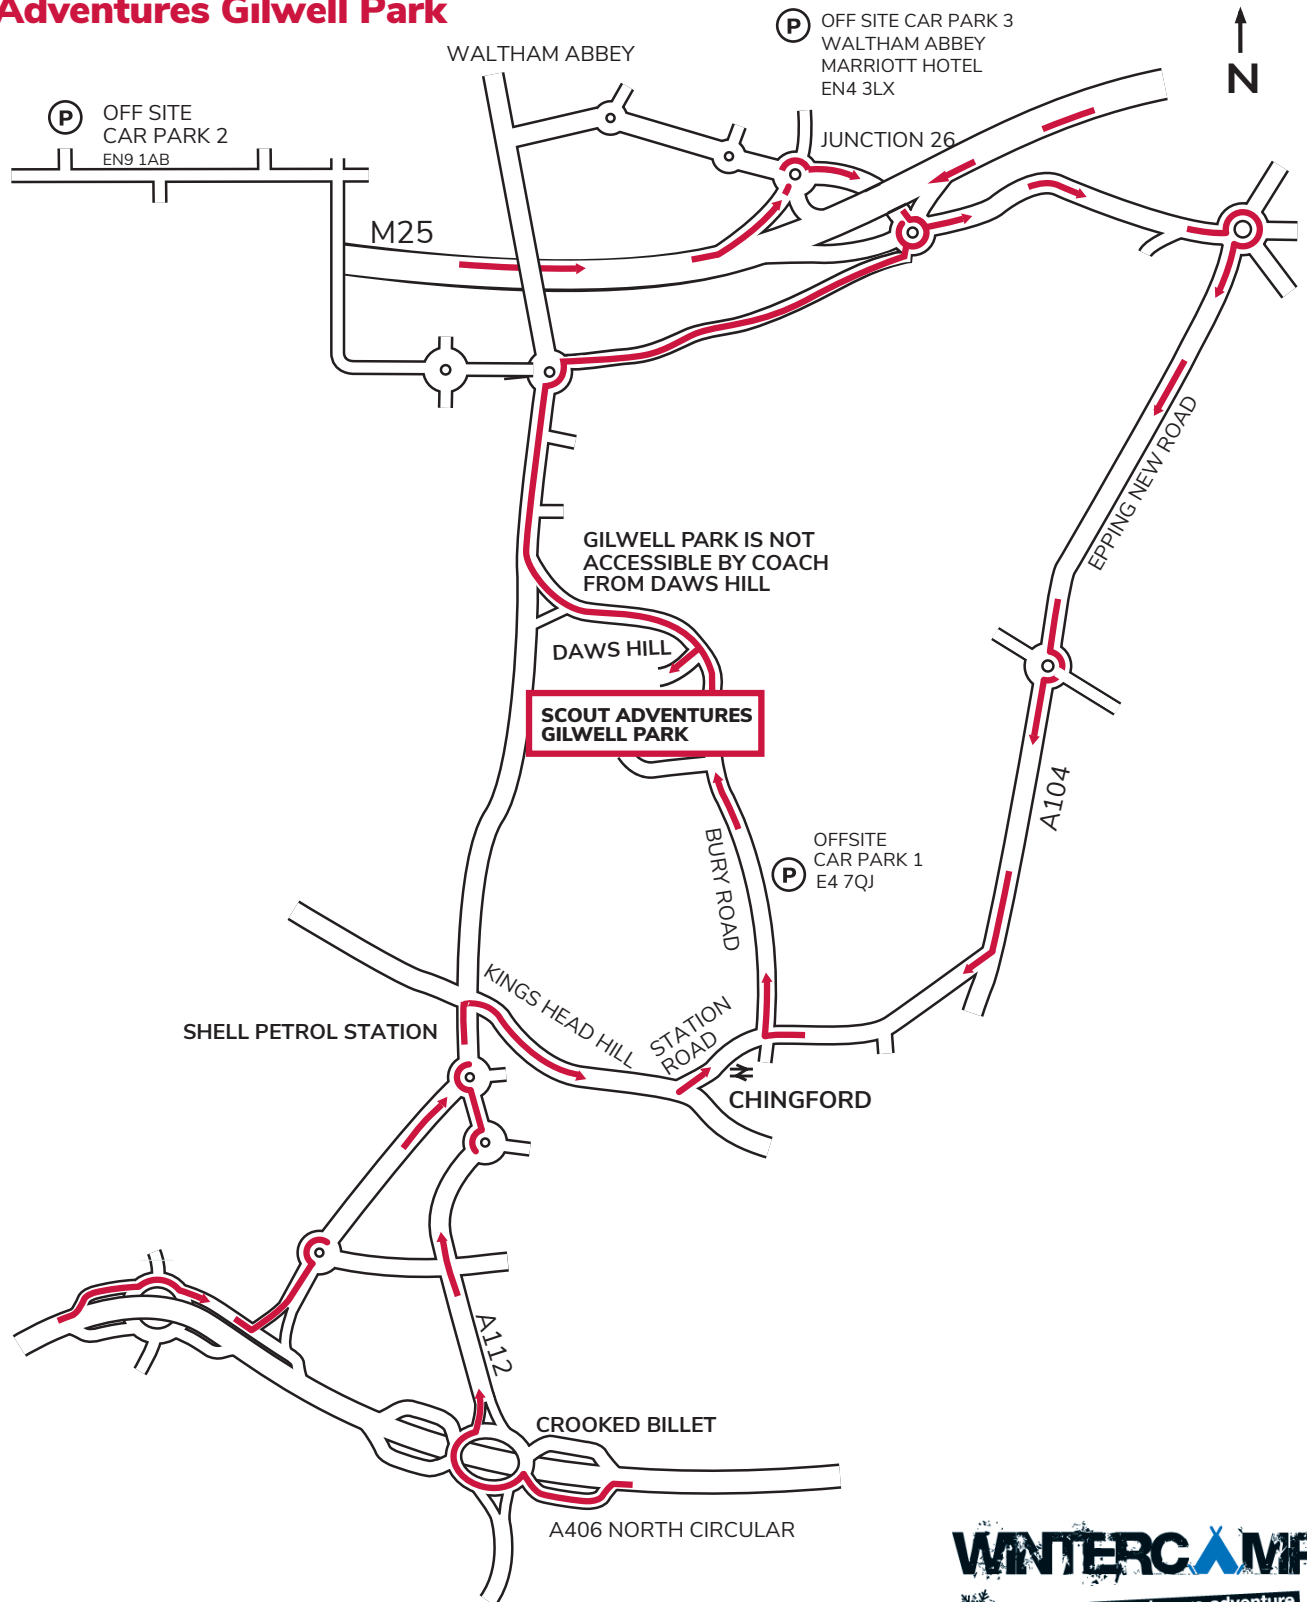

Directions to Scout Adventures Gilwell Park

From Junction 26 of the M25 – Eastbound

1. At first roundabout, take 3rd exit for the A121
2. At second roundabout, take 1st exit onto A121 (Westbound M25 from here)
3. At third roundabout take 4th exit onto Epping New Road
4. Turn right onto Rangers Road
5. Turn right onto Bury Road
6. Turn right onto Gilwell Lane

Please note: Not all directions are suitable for coaches.
Please contact the centre for advice.

Scout 
Adventures
Gilwell Park

Bury Road
Chingford
London
E4 7QW

Tel: 020 8498 5444